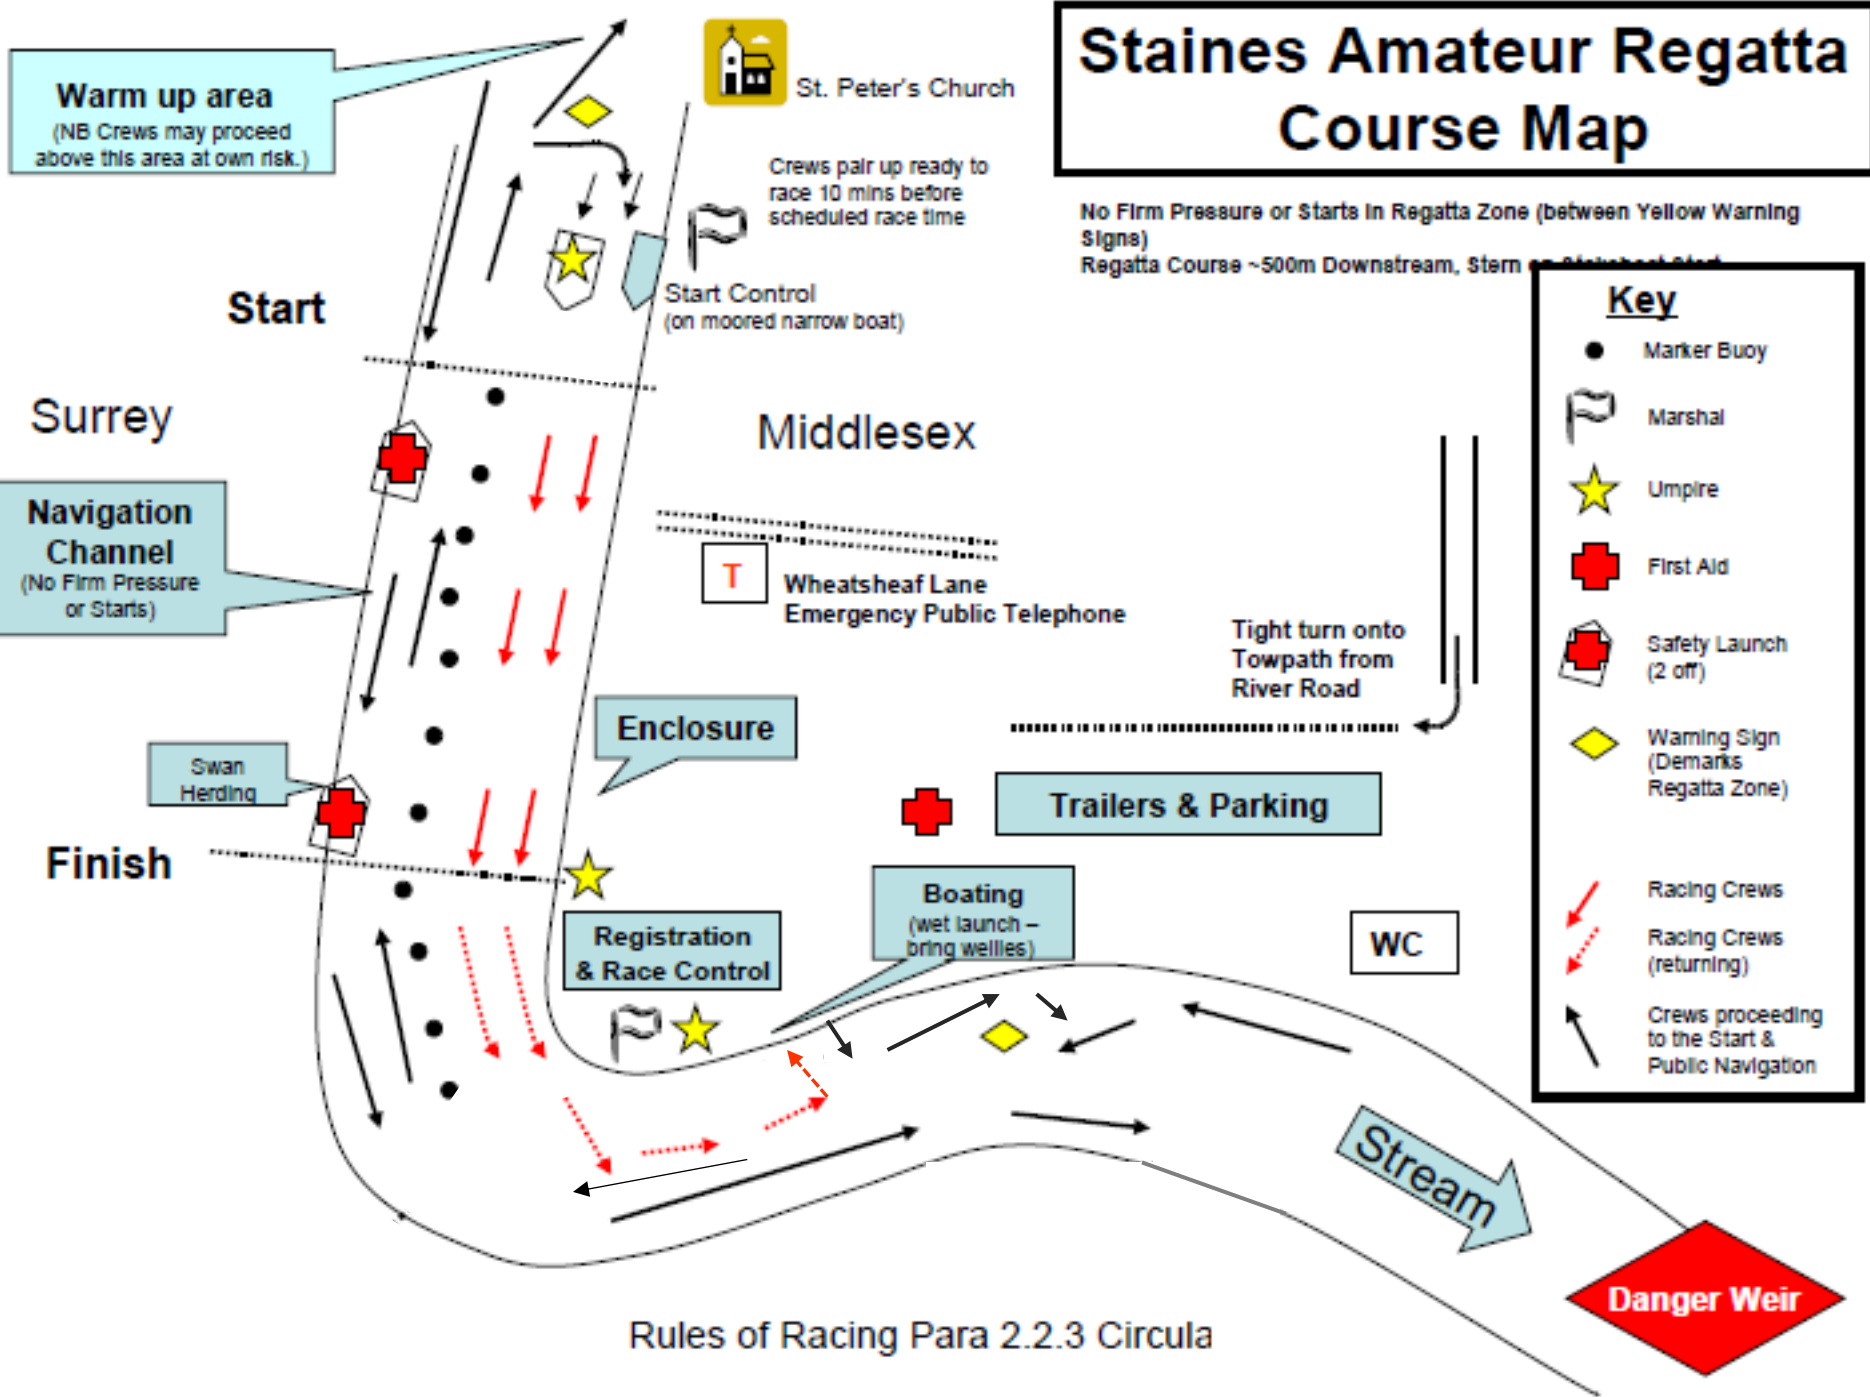

Staines Amateur Regatta Course Map

Rules of Racing Para 2.2.3 - Cours