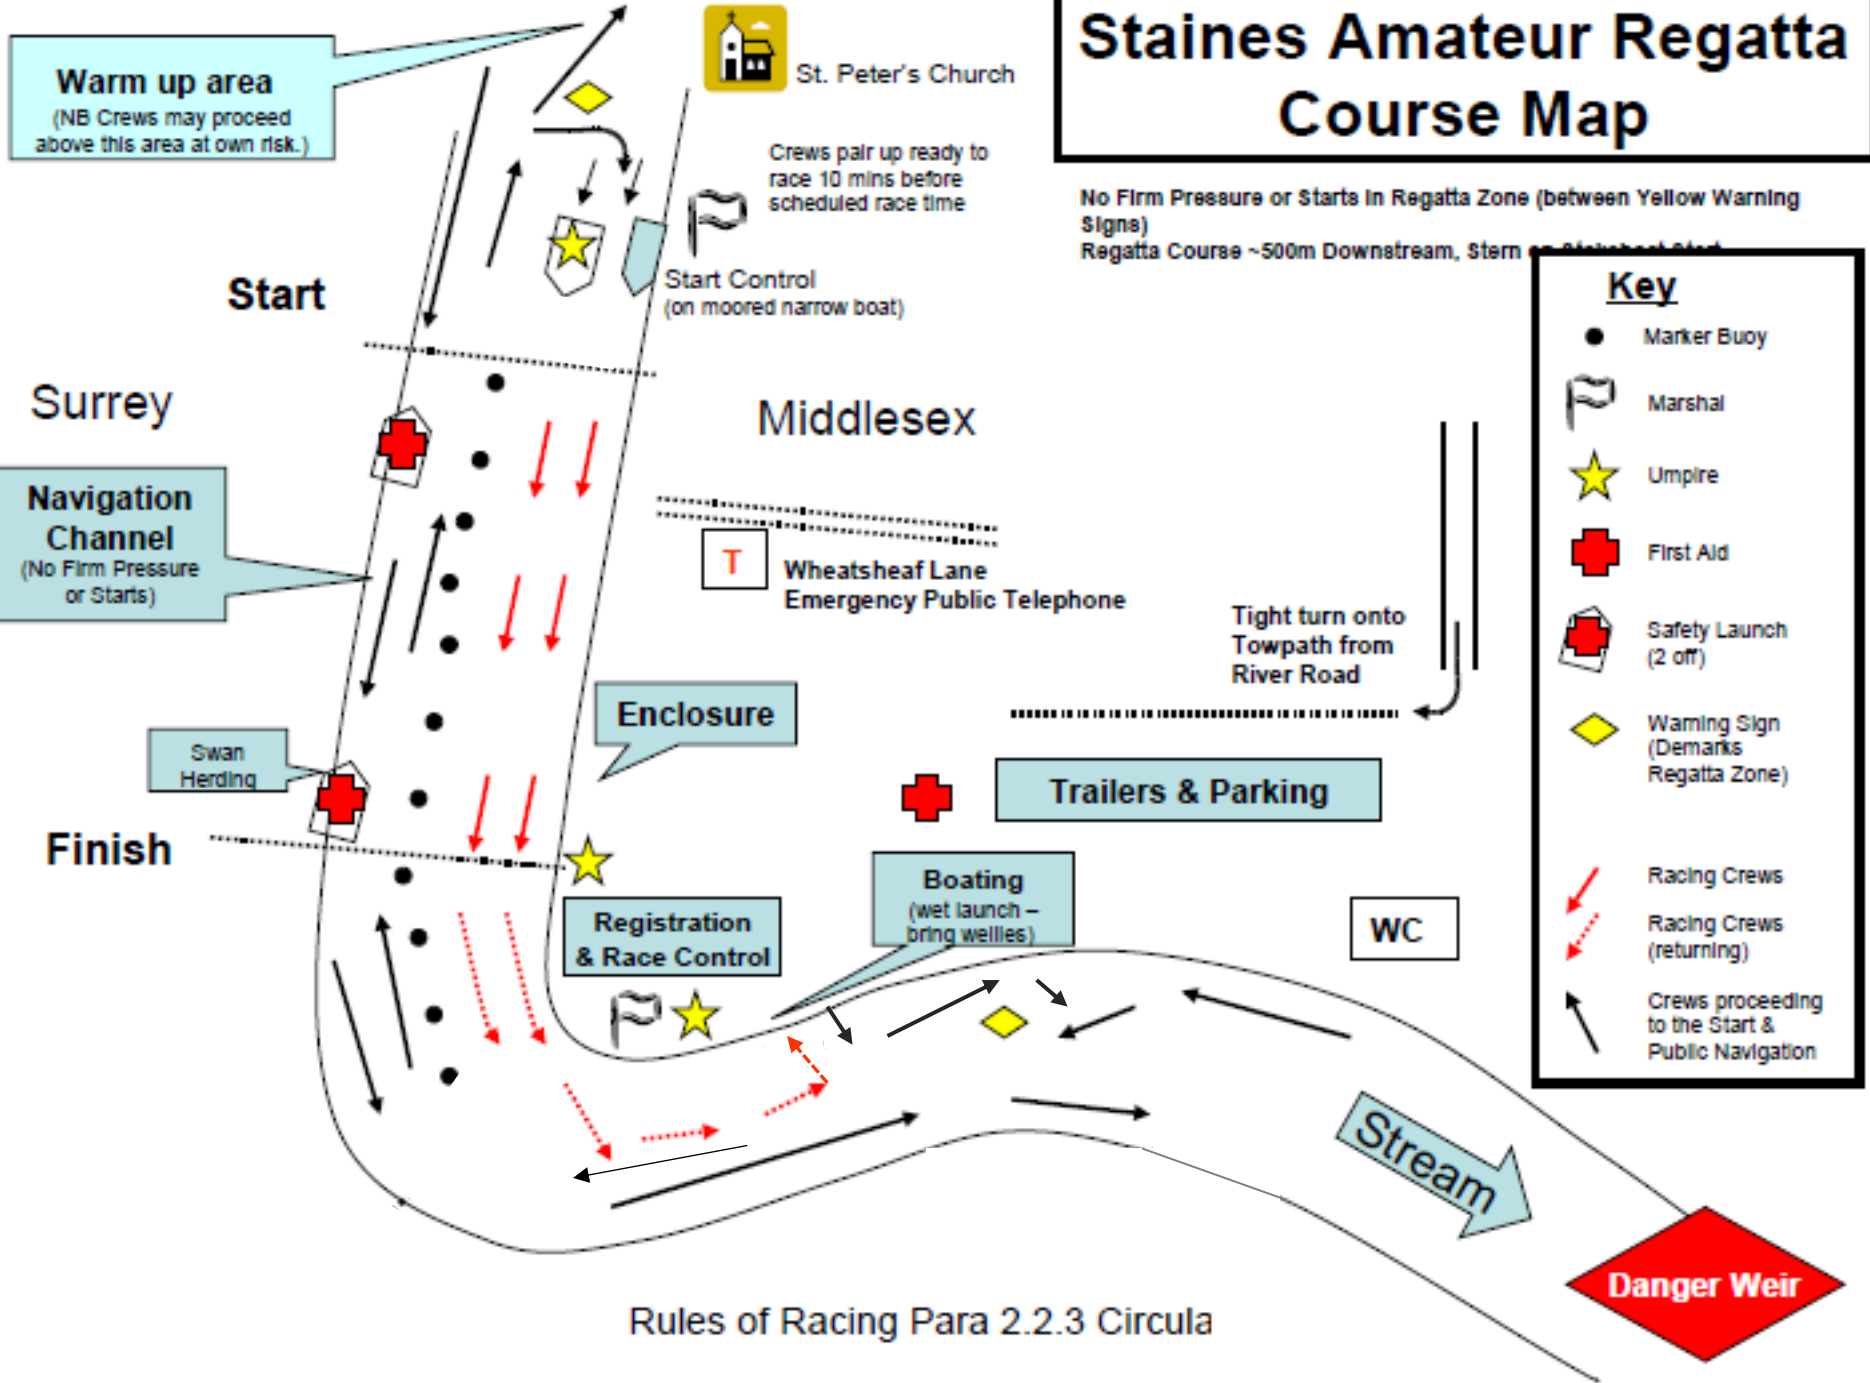

# Staines Amateur Regatta Course Map

Rules of Racing Para 2.2.3 - Cours